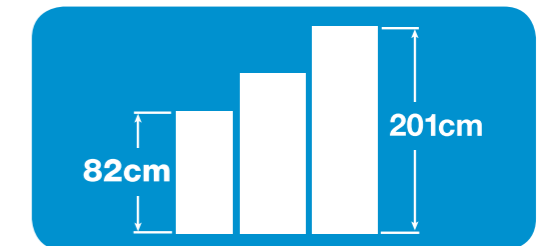

Your Guide to the Beko Refrigeration Range

Each refrigeration selection has been displayed in order of size and capacity for your convenience.

						
Four Door Large storage capacity - flexible compartment 92.5 cm wide Pages 70-73	Side By Side Large storage capacity - stylish finish 92.5 cm wide Pages 74-77	Fridge Freezer Separate compartments give great flexibility 70cm, 60cm and 55cm wide Page 78-89	Top Mounted Fridge Freezer All the benefits of this classic design 55cm wide Page 89	Tall Larder & Freezer Tall fridges or freezers available From 60cm to 55cm wide Page 90-95	Chest Freezer Large capacity storage with easy access Page 96-97	Under Counter Fridge and Freezer Designed to fit under the work surface Page 98-101

Beko offers the largest range of height and width models in the market.

How Much Space Have You Got?

From slim to large there's a stylish solution.

Choice Of Heights

From 82cm to 201cm.

Feature-Packed For Top Performance