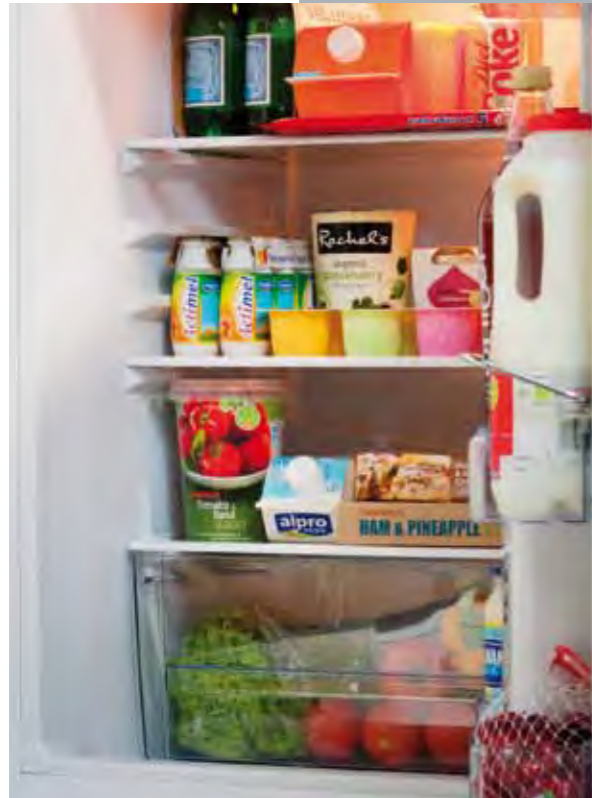

CF6914AP

60cm Family size combi frost free fridge freezer

11.1 cu.ft

Fridge 6.5/Freezer 4.6 cu ft

H 189.5cm W 59.5cm D 60cm

-  White **CF6914APW**
-  Silver **CF6914APS**

CF6643AP

60cm Family size combi frost free fridge freezer

9.5 cu.ft

Fridge 5.9/Freezer 3.6 cu ft

H 164cm W 59.5cm D 60cm

-  White **CF6643APW**

Main Features	CFD6643AP	CF6563AP
Energy rating	A+	A+
Reversible doors	✓	✓
Fridge		
Auto defrost	✓	✓
Glass full depth shelves - number	3	3
Large salad crisper	✓	✓
Stored water dispenser, 2.2L capacity	✓	-
Freezer		
Frost free - no defrosting needed	✓	✓
Freezer-Guard operates in ambient temperatures down to -15°C	✓	✓
Number of compartments	3	3
Ice bank slimline tray	✓	✓