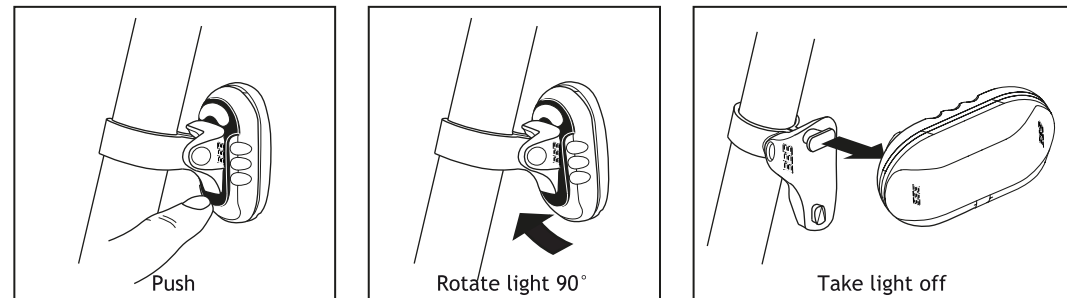

BLS-77/78/80 BRACKETMOUNT

- EN Manual
- DE Handbuch
- FR Manuel
- NL Handleiding
- ES Manual
- PT Manual
- IT Manuale
- HU Használati utasítás
- PL Podręcznik
- CZ Uživatelská příručka
- JP 使用説明書
- RU Руководство пользователя
- SK Manuál
- NO Håndbok