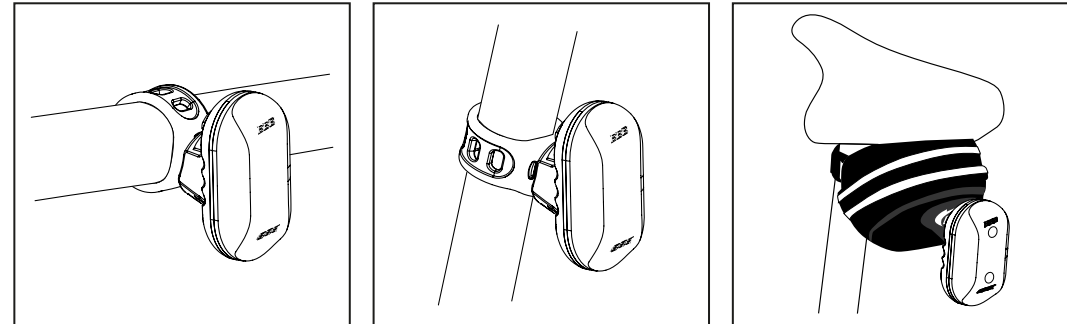

**FRONTLASER  
REARLASER  
HIGHLASER**  
LED HEADLIGHT & REAR LIGHT

**INSTALLATION BATTERIES**

**BLS-77/78 STRAPMOUNT**

BLS-77 FrontLaser

BLS-78 RearLaser

**BLS-77 FORNTLASER - LED HEADLIGHT**

	AT 1 M (LUX)	AT 10 M (LUX)	CANDELA	LUMEN	⌚
	32	<0.50	32	7.1	85 HRS
	32	<0.50	32	7.1	100 HRS

**BLS-78 REARLASER - LED REARLIGHT**

	AT 1 M (LUX)	AT 10 M (LUX)	CANDELA	LUMEN	⌚
	5.5	<0.50	5.5	1.4	120 HRS
	5.5	<0.50	5.5	1.4	240 HRS

**BLS-80 HIGHLASER - LED REARLIGHT**

	AT 1 M (LUX)	AT 10 M (LUX)	CANDELA	LUMEN	⌚
	19.5	<0.50	19.5	4	8 HRS
	19.5	<0.50	19.5	4	12 HRS