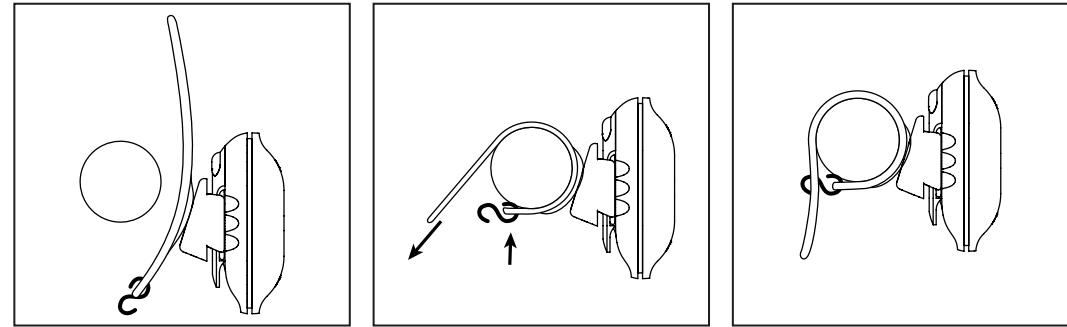

**FRONTLASER  
REARLASER  
HIGHLASER**  
LED HEADLIGHT & REAR LIGHT

**INSTALLATION BATTERIES**

**BLS-77/78 STRAPMOUNT**

BLS-77 FrontLaser

BLS-78 RearLaser

**BLS-77 FORNTLASER - LED HEADLIGHT**

	AT 1 M (LUX)	AT 10 M (LUX)	CANDELA	LUMEN	⌚
	32	<0.50	32	7.1	85 HRS
	32	<0.50	32	7.1	100 HRS

**BLS-78 REARLASER - LED REARLIGHT**

	AT 1 M (LUX)	AT 10 M (LUX)	CANDELA	LUMEN	⌚
	5.5	<0.50	5.5	1.4	120 HRS
	5.5	<0.50	5.5	1.4	240 HRS

**BLS-80 HIGHLASER - LED REARLIGHT**

	AT 1 M (LUX)	AT 10 M (LUX)	CANDELA	LUMEN	⌚
	19.5	<0.50	19.5	4	8 HRS
	19.5	<0.50	19.5	4	12 HRS