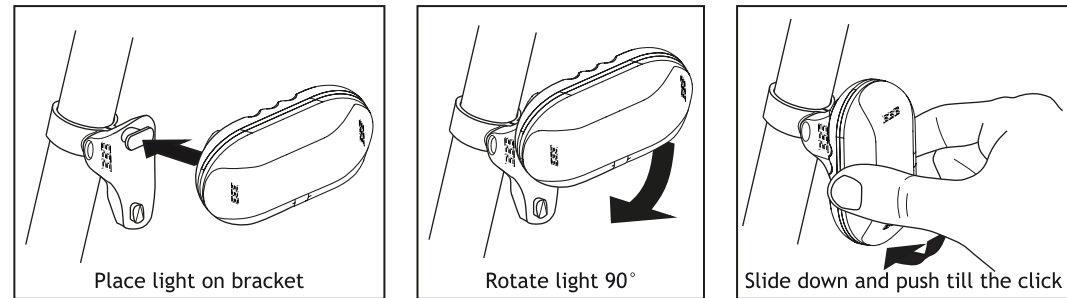

BLS-77/78/80 BRACKETMOUNT

- EN Manual
- DE Handbuch
- FR Manuel
- NL Handleiding
- ES Manual
- PT Manual
- IT Manuale
- HU Használati utasítás
- PL Podręcznik
- CZ Uživatelská příručka
- JP 使用説明書
- RU Руководство пользователя
- SK Manuál
- NO Håndbok