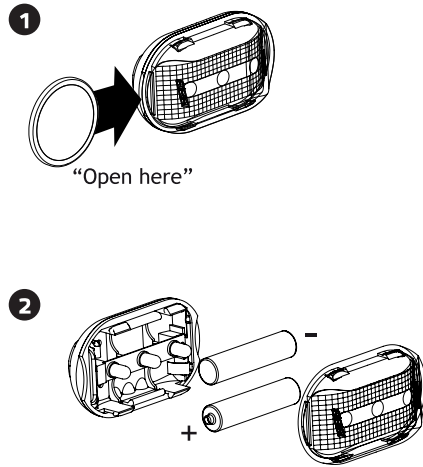

**FRONTLASER  
REARLASER  
HIGHLASER**  
LED HEADLIGHT & REAR LIGHT

**INSTALLATION BATTERIES**

**BLS-77/78 STRAPMOUNT**

BLS-77 FrontLaser

BLS-78 RearLaser

**BLS-77 FORNTLASER - LED HEADLIGHT**

	AT 1 M (LUX)	AT 10 M (LUX)	CANDELA	LUMEN	⌚
	32	<0.50	32	7.1	85 HRS
	32	<0.50	32	7.1	100 HRS