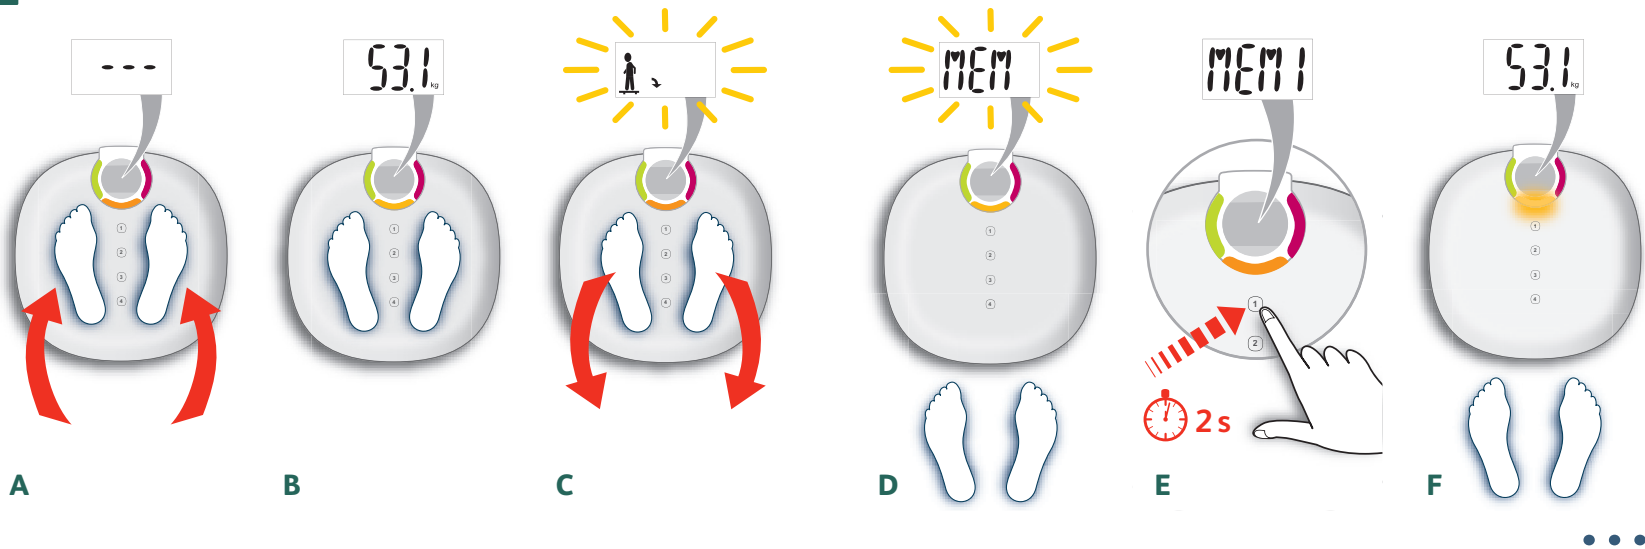

Tefal®

Tefal®

EVOLIS
EVOLIS GLASS

RC 301 520 920 – Ref. 2015900422 – 12/09

www.tefal.com

I

II

Visio Control