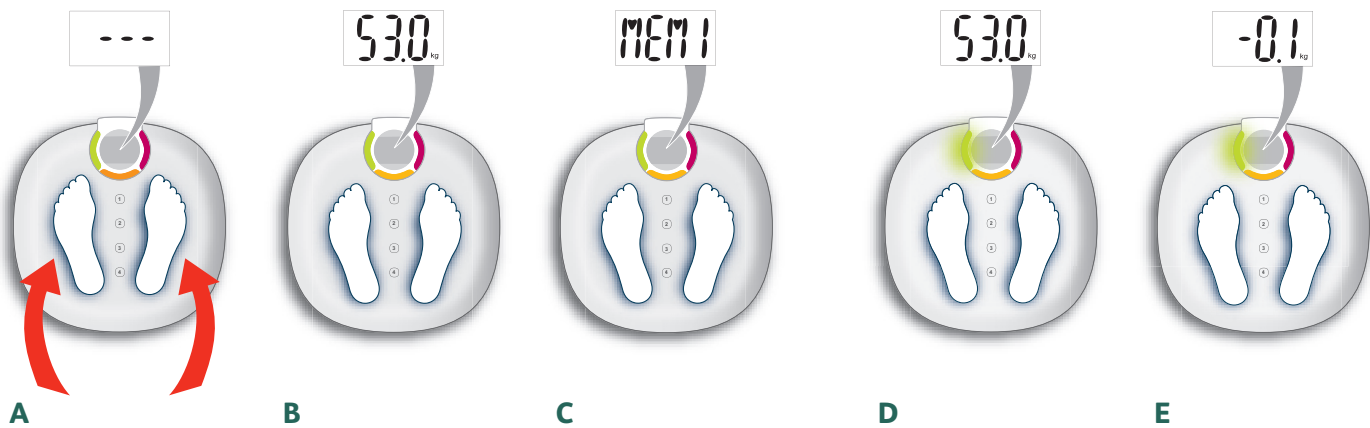

Tefal®

Tefal®

EVOLIS
EVOLIS GLASS

RC 301 520 920 – Ref. 2015900422 – 12/09

www.tefal.com

I

II

Visio Control