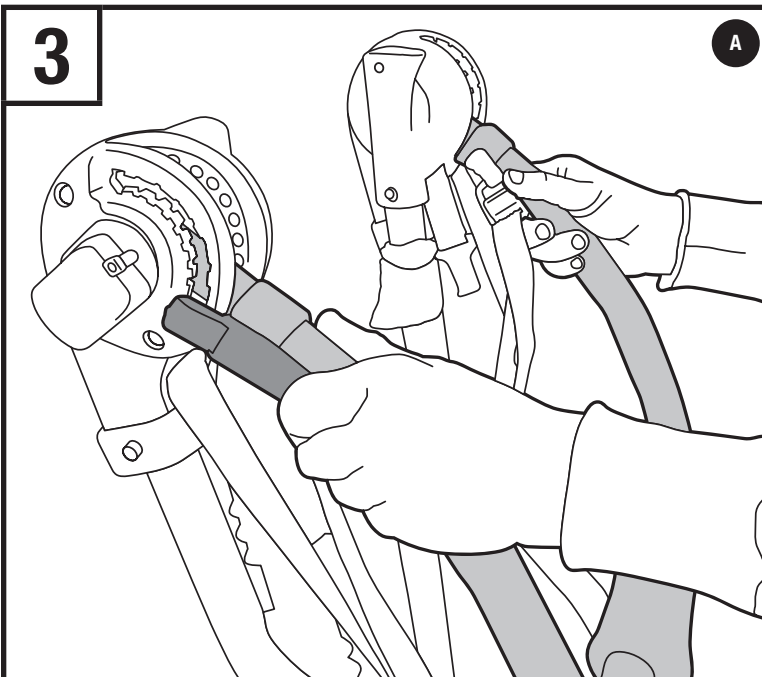

• **Clean trunk/hatch and rear of car.**

Nettoyez le couvercle du coffre ou du hayon et l'arrière de la voiture.

Limpie el portamaletas o puerta trasera y el parachoques de su vehículo.

• **Look up your vehicle in the Fit Guide (included with these instructions) for recommended fit number. BE SURE TO READ THE FIT TIPS THAT APPLY TO YOUR VEHICLE.**

Recherchez votre véhicule dans le guide de réglage (accompagnant ces instructions) pour le numéro de réglage recommandé. VEILLEZ À LIRE LES CONSEILS DE RÉGLAGE QUI S'APPLIQUENT À VOTRE VÉHICULE.

Busque el número de ajuste recomendado para su vehículo en la Guía de Ajuste que se incluye con estas instrucciones. ASEGÚRESE DE LEER LOS CONSEJOS DE AJUSTE QUE APLICAN A SU VEHÍCULO.

A

B

• **Depress both angle adjusting levers simultaneously as shown.**

Enfoncez simultanément les deux leviers d'ajustement d'angle, comme illustré.

Oprima simultáneamente las dos palancas de ajuste de ángulo tal y como se muestra en la imagen.

• **With levers depressed, raise the trunk tube legs until the center of the lever top matches the number listed in the fit guide for your vehicle.**

En gardant les deux leviers enfoncés, soulevez les tiges du coffre arrière jusqu'à ce que le dessus du centre du levier corresponde au numéro associé à votre véhicule dans le guide de réglage.

Con las palancas oprimidas, suba las patas del tubo del maletero hasta que el centro de la parte superior de la palanca coincida con el número que aparece en la guía de modelos para su vehículo.