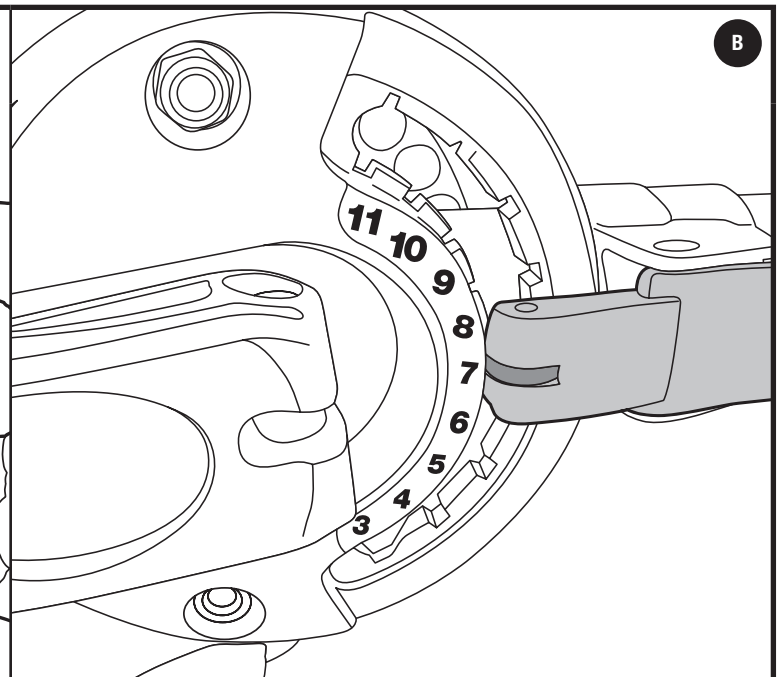

B

• **Depress both angle adjusting levers simultaneously as shown.**

Enfoncez simultanément les deux leviers d'ajustement d'angle, comme illustré.

Oprima simultáneamente las dos palancas de ajuste de ángulo tal y como se muestra en la imagen.

• **With levers depressed, raise the trunk tube legs until the center of the lever top matches the number listed in the fit guide for your vehicle.**

En gardant les deux leviers enfoncés, soulevez les tiges du coffre arrière jusqu'à ce que le dessus du centre du levier corresponde au numéro associé à votre véhicule dans le guide de réglage.

Con las palancas oprimidas, suba las patas del tubo del maletero hasta que el centro de la parte superior de la palanca coincida con el número que aparece en la guía de modelos para su vehículo.